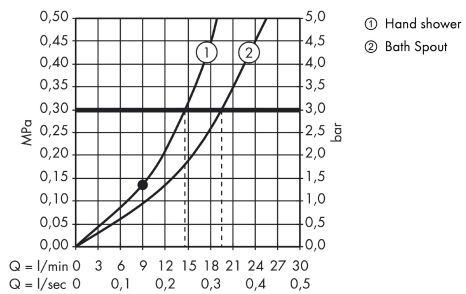

AXOR Starck Organic Bath thermostat floor-standing

Surfaces: **Chrome** Article Number: **12016000**

Description

product features

- consists of: bath thermostat floor standing, baton hand shower, shower hose, shower holder
- projection 175 mm
- 2 outlets
- spray type mixer: normal spray
- spray type hand shower: Rain, MonoRain
- flow rate: 20 l/min
- thermostat cartridge, shut-off/ diverter valve
- safety lock at 40° C
- temperature limitation adjustable
- non-return valve
- connection type: basic set
- connection dimension: DN15
- dirt filter included

Product image

Scale drawing

AXOR Starck Organic
Bath thermostat floor-standing
 Surfaces: **Chrome** Article Number: **12016000**

Flowchart

AXOR Starck Organic
Bath thermostat floor-standing
 Surfaces: **Chrome** Article Number: **12016000**