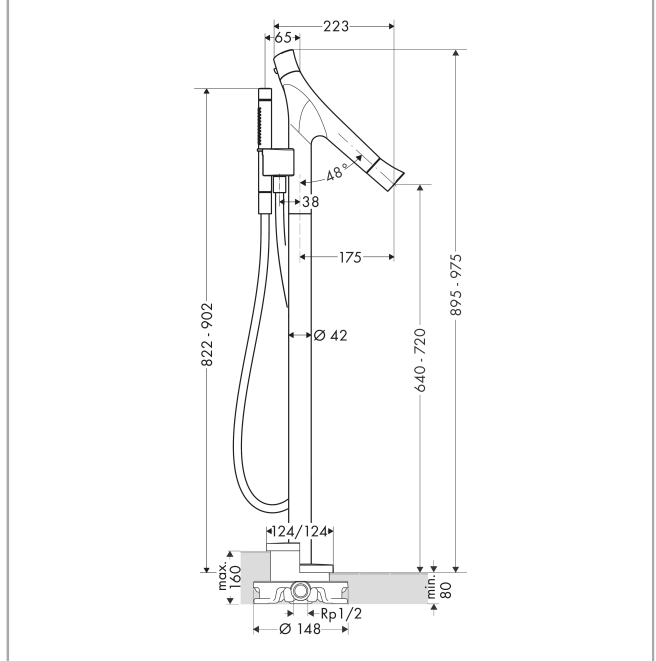

AXOR Starck Organic Bath thermostat floor-standing

Surfaces: **Chrome** Article Number: **12016000**

Description

product features

- consists of: bath thermostat floor standing, baton hand shower, shower hose, shower holder
- projection 175 mm
- 2 outlets
- spray type mixer: normal spray
- spray type hand shower: Rain, MonoRain
- flow rate: 20 l/min
- thermostat cartridge, shut-off/ diverter valve
- safety lock at 40° C
- temperature limitation adjustable
- non-return valve
- connection type: basic set
- connection dimension: DN15
- dirt filter included

Product image

Scale drawing

AXOR Starck Organic
Bath thermostat floor-standing
 Surfaces: **Chrome** Article Number: **12016000**

Flowchart

AXOR Starck Organic
Bath thermostat floor-standing
 Surfaces: **Chrome** Article Number: **12016000**